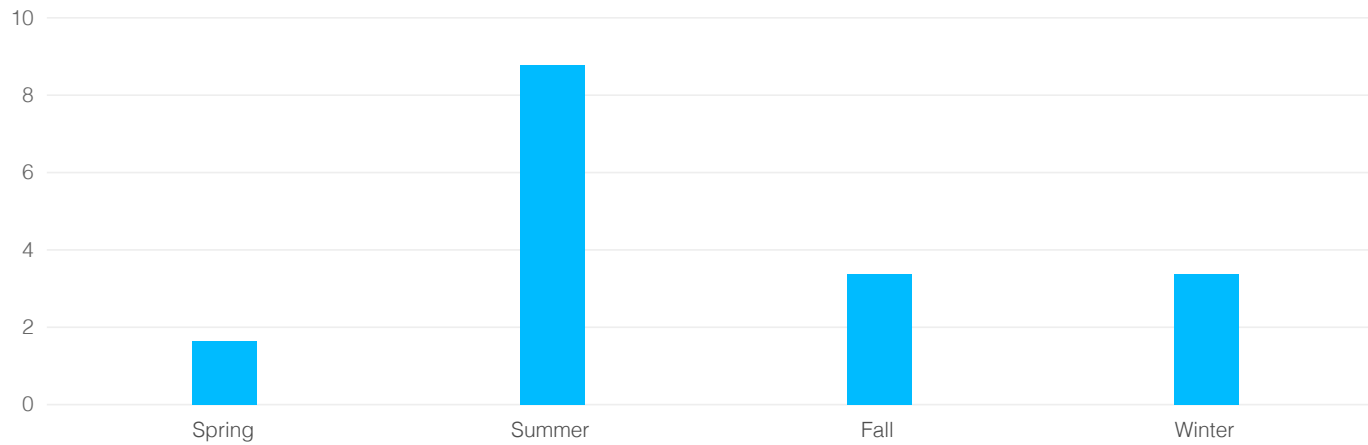

All Average Rainfall

41.11 inches

Seasonal Rainfall

Season	Rainfall
Spring	1.63 in
Summer	8.77 in
Fall	3.37 in
Winter	3.38 in

Rainfall Records

Highest Single Day Rainfall

4.3 inches on August 07, 1929

MONTHLY RECORDS

Month	Record Rainfall	Year
January	8.81 in	1993
February	5.21 in	1928
March	6.77 in	1905
April	2.11 in	1926
May	1.80 in	1907
June	4.89 in	1958
July	10.45 in	1919
August	10.67 in	1931
September	7.47 in	1983
October	6.59 in	2000
November	6.24 in	1905
December	8.21 in	1965

OTHER ARIZONA CITIES RAINFALL

City	Average Annual Precipitation
Kearny	23.91 INCHES
Superior	23.91 INCHES
Sedona	23.56 INCHES
Munds Park	23.56 INCHES
Mormon Lake	23.56 INCHES

[Rainfall for Other Arizona Cities >](#)