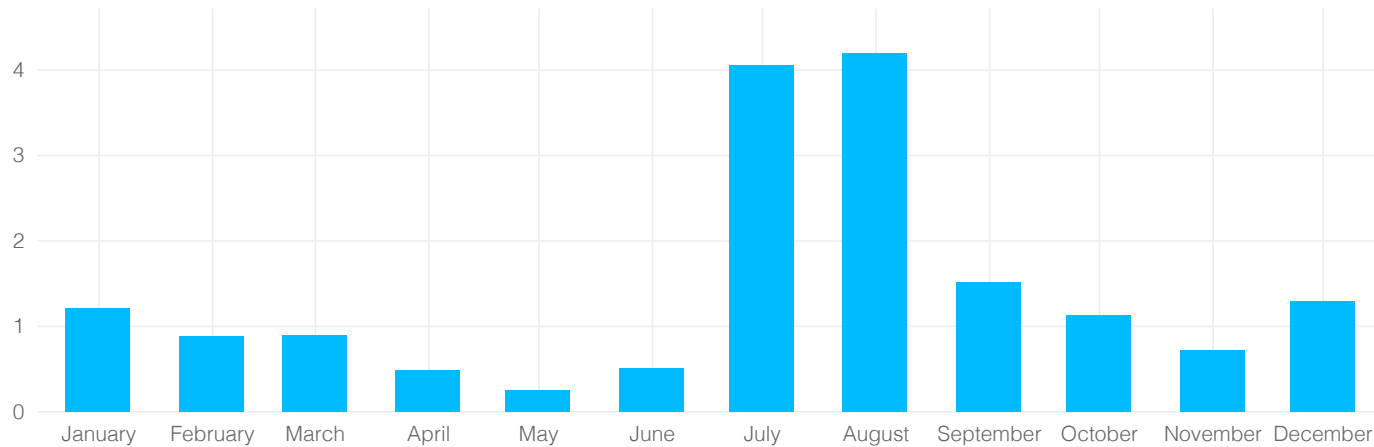

## Patagonia, Arizona Average Rainfall

[Compare](#)

Monthly Rainfall

Seasonal Rainfall

Rainfall Records

### Monthly Rainfall

Average By Month

This Year

2014 To Date

Month	Average Rainfall	2014 Rainfall
January	1.21 in	0.00
February	0.88 in	0.07
March	0.90 in	1.50
April	0.48 in	0.00
May	0.25 in	0.04
June	0.51 in	0.00
July	4.06 in	3.63
August	4.20 in	
September	1.52 in	
October	1.13 in	
November	0.72 in	
December	1.29 in	

## Rainfall Records

Highest Single Day Rainfall

4.3 inches on August 07, 1929

### MONTHLY RECORDS

Month	Record Rainfall	Year
January	8.81 in	1993
February	5.21 in	1928
March	6.77 in	1905
April	2.11 in	1926
May	1.80 in	1907
June	4.89 in	1958
July	10.45 in	1919
August	10.67 in	1931
September	7.47 in	1983
October	6.59 in	2000
November	6.24 in	1905
December	8.21 in	1965